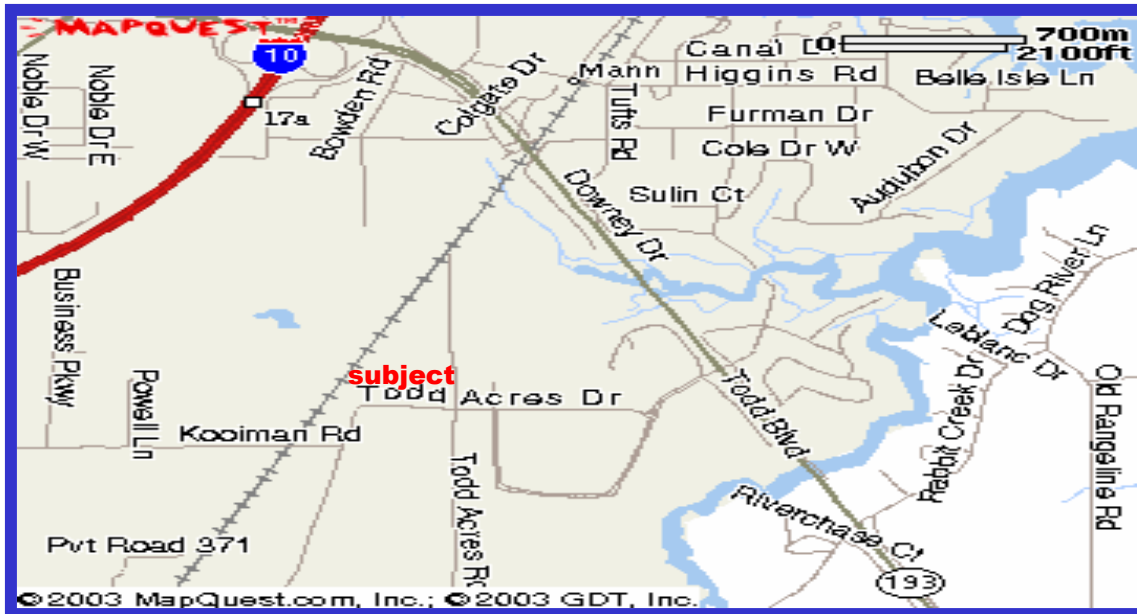

FOR SALE

Todd Acres Road Theodore, AL

**For Information
Contact:**

Bernie Heggeman, SIOR

NAI Heggeman Realty Co., Inc.
725 Executive Park Drive
Mobile, AL 36606

Telephone
(251) 479-8606

Facsimile
(251) 479-8630

Email
bheggeman@heggeman.com

Property

Location: From I-10, take exit 17 A (Dauphin Island) and travel south on Hwy 193 for Approx 1 3/10 of a mile. Turn right on to Commerce Park. Travel 2/10 of a mile to Todd Acres Road. Take a right on Todd Acres and travel 6/10 of a mile and property is on the right.

**Total
Acreage:** 25+/-

Price: $450,000

Zoning: Outside City Limits