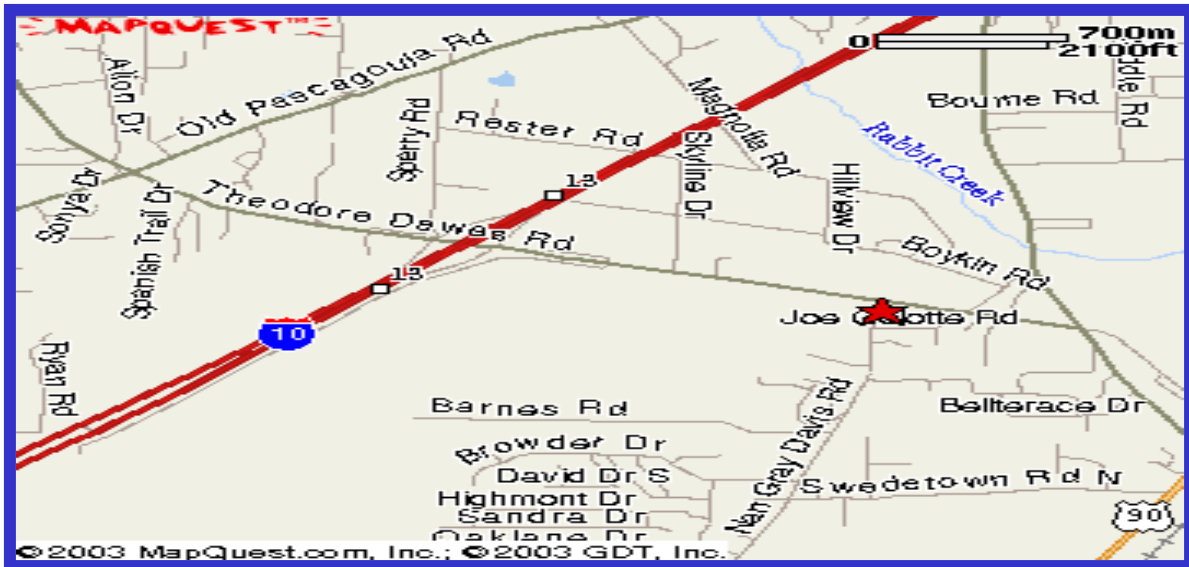

Land For Sale

**For Information
Contact:**

Bernie Heggeman, SIOR

NAI Heggeman Realty Co., Inc.
725 Executive Park Drive
Mobile, AL 36606

Telephone
(251) 479-8606

Facsimile
(251) 479-8630

Email
bheggeman@heggeman.com

Intersection of Theodore Daves and Nan Gray Davis (Theodore, Alabama)

For Sale: $420,000

Acres: 2.2 +/-

Zoning: Outside City

Utilities: Sewer/Water