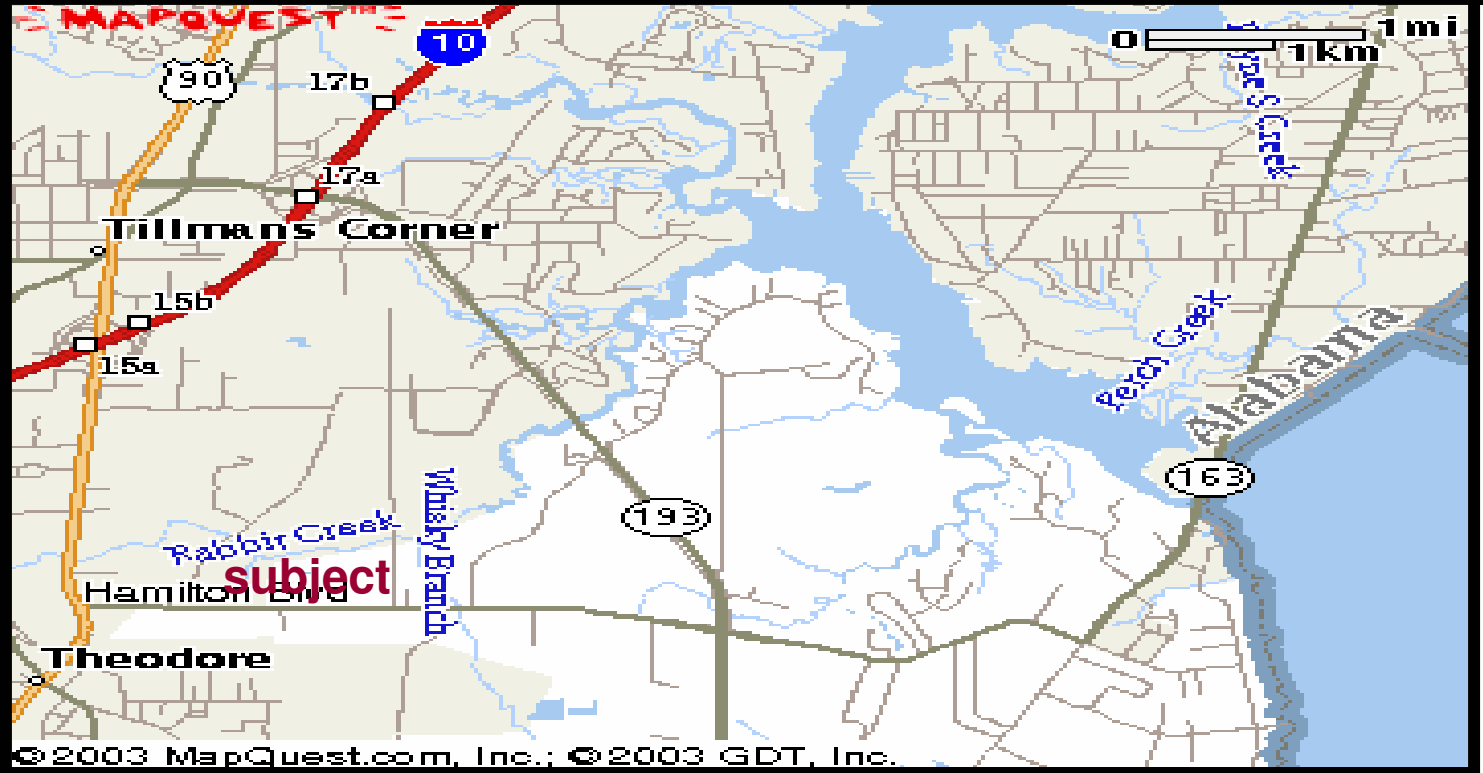

COMMERCIAL REAL ESTATE SERVICE, WORLDWIDE

Land For Sale

40 Acres on Hamilton Boulevard – Theodore, Alabama

Total Acreage: 46±
Price: \$368,000
Zoning: In the county

Mitchum Jackson
Phone: (251) 479-8606

Email: mjackson@heggeman.com
725 Executive Park, Mobile, AL 36606
Facsimile: (251) 479-8630